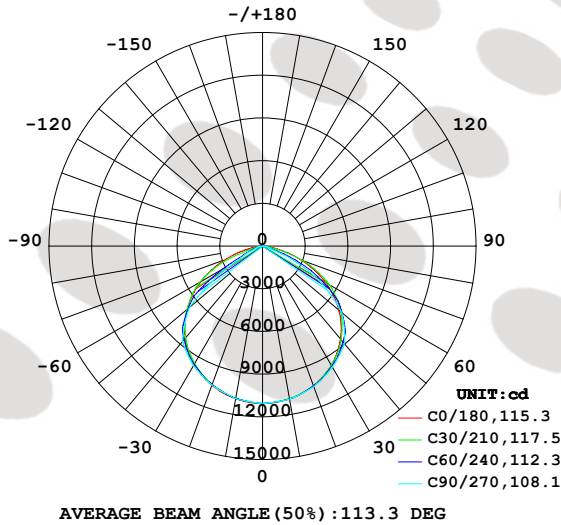

## Photometry Curve

LUMINOUS INTENSITY DISTRIBUTION DIAGRAM

Flux  
out: 23067 lm

Distance (m)	Flux (lm)	Diameter (cm)
1m	3736, 11 059lx	277.36cm
2m	933.9, 2 765lx	554.72cm
3m	415.1, 1 229lx	832.07cm
4m	233.5, 69 1.2lx	1109.43cm
5m	149.4, 44 2.4lx	1386.79cm
6m	103.8, 30 7.2lx	1664.15cm
7m	76.24, 22 5.7lx	1941.51cm
8m	58.37, 17 2.8lx	2218.86cm
9m	46.12, 13 6.5lx	2496.22cm
10m	37.36, 11 0.6lx	2773.58cm
	Eavg, Emax	Angle: 108.41deg Diameter

Note: The Curves indicate the illuminated area and the average illumination when the luminaire is at a different distance.

Due to continuous product improvement, information in this document is subject to change.