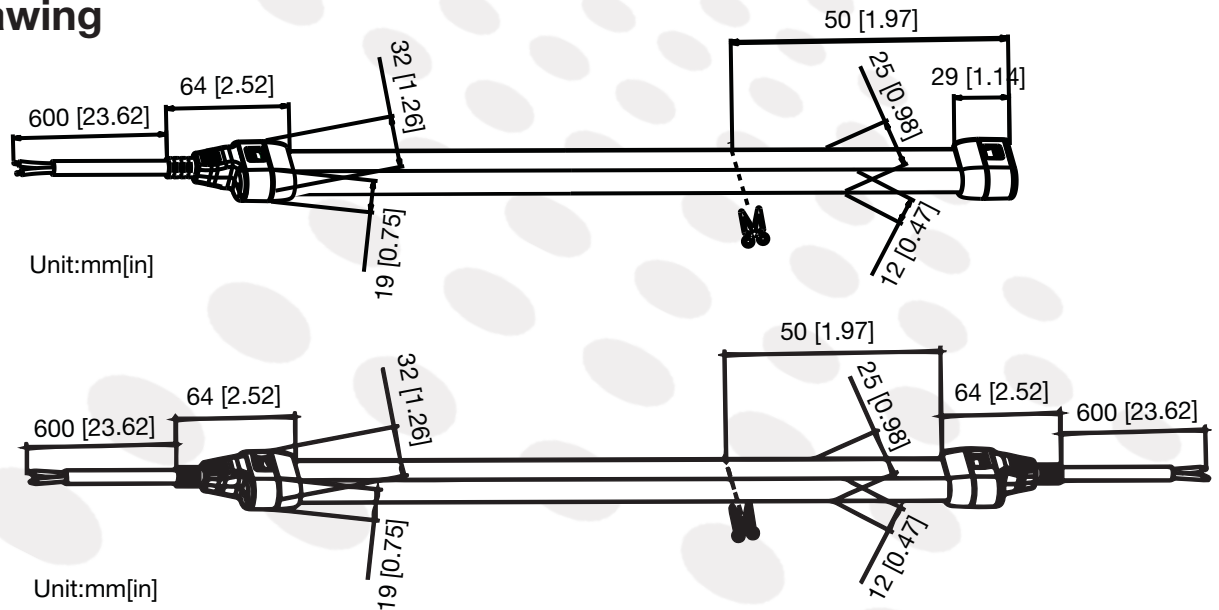

Neon Rope S-Type

Outdoor / Signage Lighting

Drawing

BOX TYPE	SIZE	QTY / CARTON	WEIGHT / CARTON
Single Box	15" x 14.75" x 8"	1	13 lbs