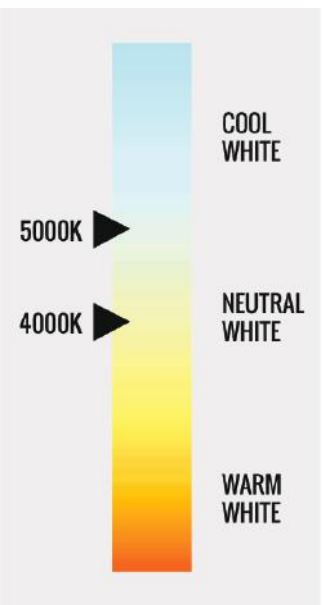

LED VersaFlex Down Light		
SKU #	150821	150807
MODEL #	BLT-CP4-D15W-30E	BLT-CPS-D15W-50E
COLOR TEMPERATURE	3000K	5000K

Specifications

LUMEN	1300LM
LUMEN EFFICACY	85LM/W
CONSUMPTION	15W
VIEWING ANGLE	65° for 4" / 70° for 6" / 75° for 8"
INPUT VOLTAGE	100-277V 50/60Hz
THD	<20%
POWER FACTOR	>0.9
LIFESPAN	50,000hrs

Fixture Specifications

LED TYPE	SMD
HOUSING	High Quality Aluminum Alloy
HOUSING COLOR	Silver

CORRELATED
COLOR TEMPERATURE
(CCT)

Others

OPERATING TEMPERATURE	APPLICATION	CRI	DIMMABLE
-4°F - 104°F	Indoor / Outdoor	Ra>80	Yes