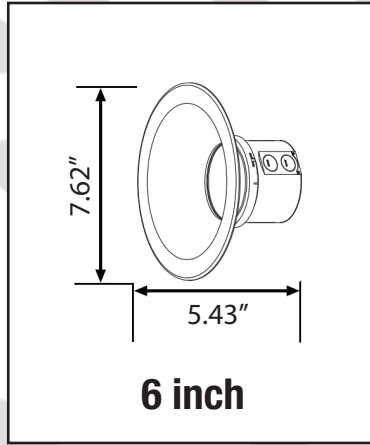

VersaFlex Down Light

Indoor / Outdoor Lights

Drawing

Notice For User

- Please turn off power before install or change assembly parts.
- The input voltage and lamps should be matched, after connecting the power line, Please make sure the wiring section is insulated
- Licensed Electrician Installation ONLY.

Due to continuous product improvement, information in this document is subject to change.

Revision Date: 01/15/2019

1939 Parker Ct Suite C Stone Mountain, GA 30087 | Phone: (866) 786-1117 |

www.beyondledtechnology.com