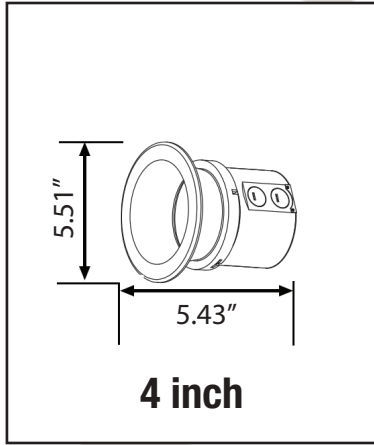

VersaFlex Down Light

Indoor / Outdoor Lights

Drawing

Notice For User

- Please turn off power before install or change assembly parts.
- The input voltage and lamps should be matched, after connecting the power line, Please make sure the wiring section is insulated
- Licensed Electrician Installation ONLY.

Due to continuous product improvement, information in this document is subject to change.

Revision Date: 01/15/2019

1939 Parker Ct Suite C Stone Mountain, GA 30087 | Phone: (866) 786-1117 |

www.beyondledtechnology.com