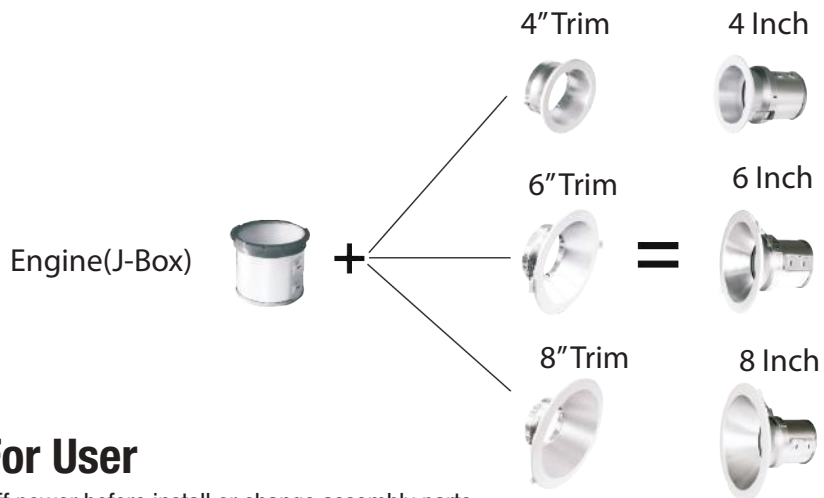

www.beyondledtechnology.com

VersaFlex Down Light

Indoor / Outdoor Lights

Drawing

Notice For User

- Please turn off power before install or change assembly parts.
- The input voltage and lamps should be matched, after connecting the power line, Please make sure the wiring section is insulated
- Licensed Electrician Installation ONLY.