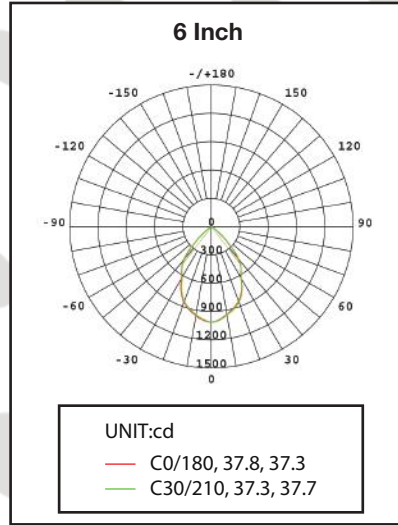

VersaFlex Down Light

Indoor / Outdoor Lights

Light Distribution Testing Parameters

AVERAGE BEAM ANGLE(50%): 67.8 DEG

AVERAGE BEAM ANGLE(50%): 75.1 DEG

AVERAGE BEAM ANGLE(50%): 79.9 DEG

Optional Accessories

Battery Specifications