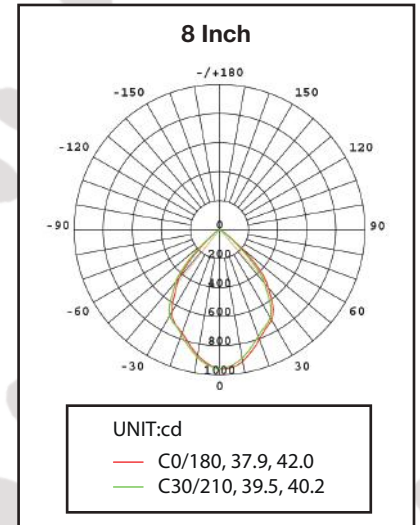

VersaFlex Down Light

Indoor / Outdoor Lights

Light Distribution Testing Parameters

AVERAGE BEAM ANGLE(50%): 67.8 DEG

AVERAGE BEAM ANGLE(50%): 75.1 DEG

AVERAGE BEAM ANGLE(50%): 79.9 DEG

Optional Accessories

Battery Specifications