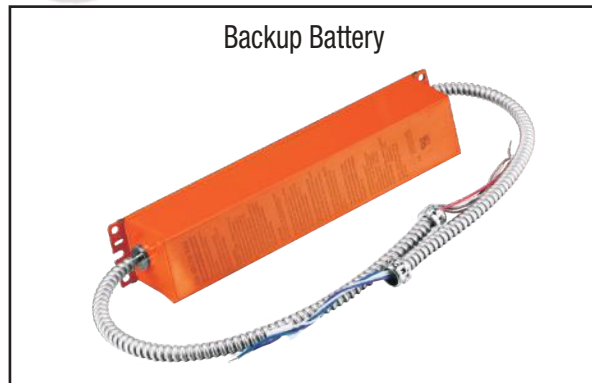

VersaFlex Down Light

Indoor / Outdoor Lights

Light Distribution Testing Parameters

AVERAGE BEAM ANGLE(50%): 67.8 DEG

AVERAGE BEAM ANGLE(50%): 75.1 DEG

AVERAGE BEAM ANGLE(50%): 79.9 DEG

Optional Accessories

Battery Specifications