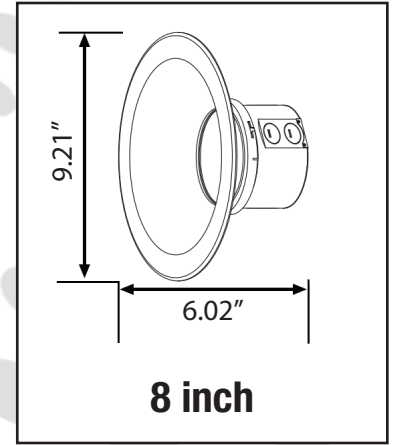

VersaFlex Down Light

Indoor / Outdoor Lights

Drawing

Notice For User

- Please turn off power before install or change assembly parts.
- The input voltage and lamps should be matched, after connecting the power line, Please make sure the wiring section is insulated
- Licensed Electrician Installation ONLY.

Due to continuous product improvement, information in this document is subject to change.

Revision Date: 01/15/2019

1939 Parker Ct Suite C Stone Mountain, GA 30087 | Phone: (866) 786-1117 |

www.beyondledtechnology.com