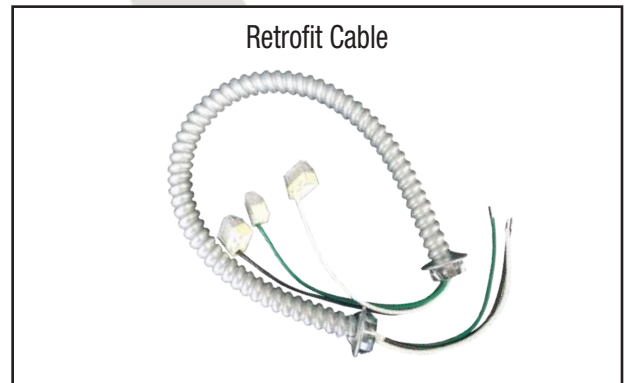

VersaFlex Down Light

Indoor / Outdoor Lights

Light Distribution Testing Parameters

AVERAGE BEAM ANGLE(50%): 67.8 DEG

AVERAGE BEAM ANGLE(50%): 75.1 DEG

AVERAGE BEAM ANGLE(50%): 79.9 DEG

Optional Accessories

Battery Specifications