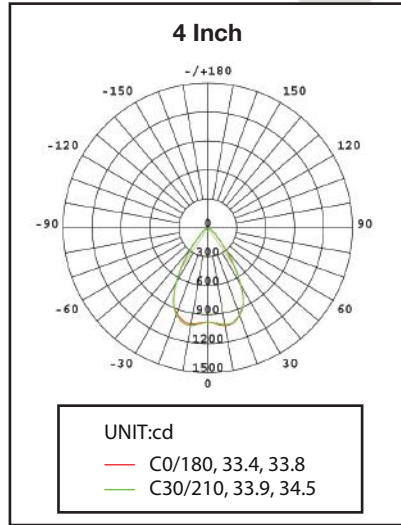

VersaFlex Down Light

Indoor / Outdoor Lights

Light Distribution Testing Parameters

AVERAGE BEAM ANGLE(50%): 67.8 DEG

AVERAGE BEAM ANGLE(50%): 75.1 DEG

AVERAGE BEAM ANGLE(50%): 79.9 DEG

Optional Accessories

Battery Specifications