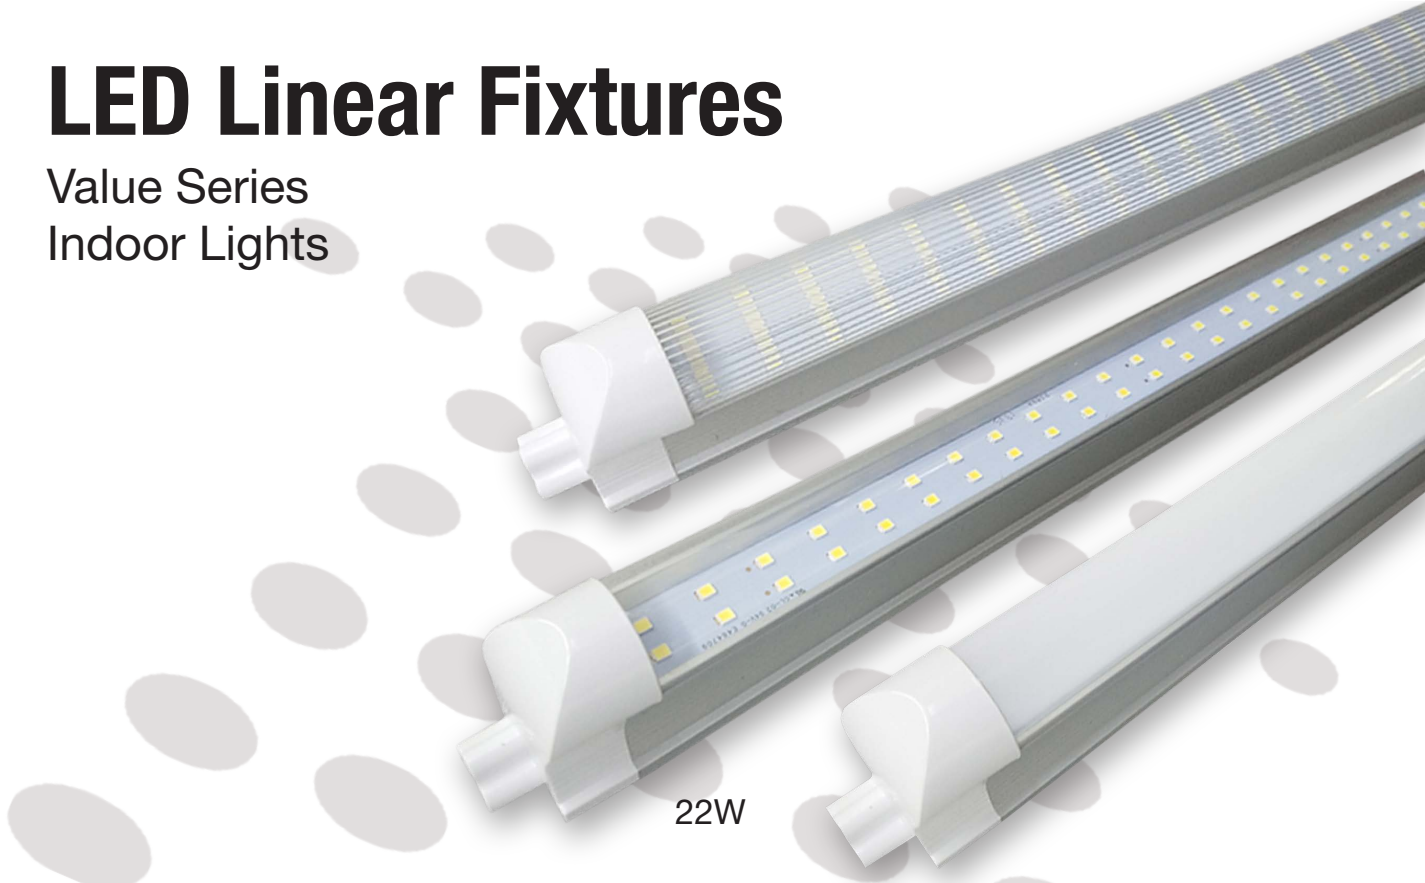

LED Linear Fixtures

Value Series
Indoor Lights

22W

Bright LED Linear Fixtures!

Features

- Reduce operational costs
- Lower maintenance costs
- Power factor 0.9
- Beam Angle: 120°
- Efficiency up to 135 lumens per watt
- Direct power with internal driver
- Aluminum housing with PC cover

Recommended Use

- Offices / Stores
- Work Stations / Warehouse
- Schools / Hall Ways
- Boardrooms / Game Rooms
- Homes

Advantage

- No UV or IR in the beam
- Easy to install and operate
- Energy saving, long lifespan
- Light is soft and uniform, safe to eyes
- Instant start, NO flickering, NO humming
- Green and eco-friendly without mercury