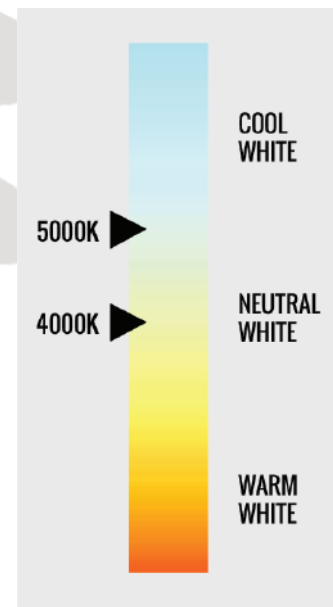

LED Linear Fixtures

Value Series
Indoor Lights

22W

Bright LED Linear Fixtures!

Features

- Reduce operational costs
- Lower maintenance costs
- Power factor 0.9
- Beam Angle: 120°
- Efficiency up to 135 lumens per watt
- Direct power with internal driver
- Aluminum housing with PC cover

Recommended Use

- Offices / Stores
- Work Stations / Warehouse
- Schools / Hall Ways
- Boardrooms / Game Rooms
- Homes

Advantage

- No UV or IR in the beam
- Easy to install and operate
- Energy saving, long lifespan
- Light is soft and uniform, safe to eyes
- Instant start, NO flickering, NO humming
- Green and eco-friendly without mercury

Input Voltage

- 100-277Vac 50/60Hz

Qualification

LED Linear Fixtures

Value Series
Indoor Lights

Product

PRODUCT NAME	LED Linear Fixtures
SKU # TYPE #	110124 / Clear
MODEL #	BLTINT4F22W5KC
CCT OPTIONS	5000K

Specifications

LUMEN	2970LM
CONSUMPTION	22W
VIEWING ANGLE	120°
INPUT VOLTAGE	100-277Vac 50/60Hz
POWER FACTOR	0.9

Fixture Specifications

LED BRAND	EPISTAR
LED TYPE	2835 LED's
HOUSING	Aluminum
COVER	PC

CORRELATED
COLOR TEMPERATURE
(CCT)