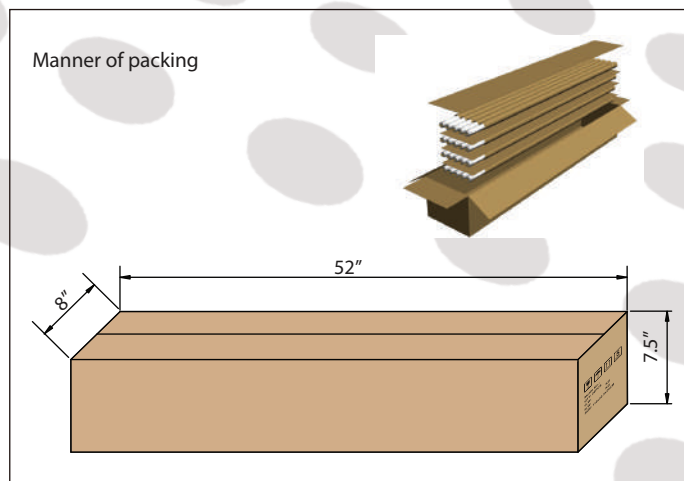

Revision Date: 05/23/2017

2725 Mountain Industrial Blvd. Suite A-5 | Phone: (866) 786-1117 | www.beyondledtechnology.com

LED Linear Fixtures

Value Series
Indoor Lights

Package

Model	Gross Weight	Qty/Carton	Carton Size
ALL	27 lbs	20	52" x 8" x 7.5"