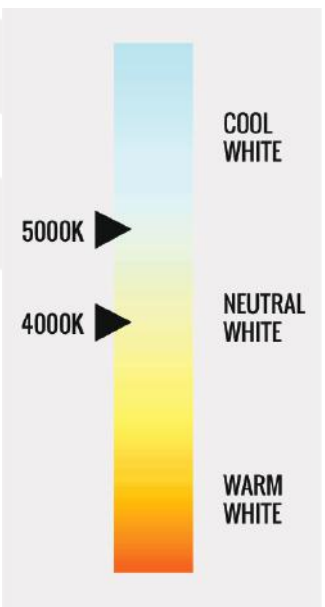

Titan Series

Indoor Lighting

LED LINEAR HIGH BAY LIGHTS

Titan Series Linear High Bay	
SKU #	150893
MODEL #	BLT-PHB03-300WSAA1
CONSUMPTION	300W
LUMENS	40500Lm

Specifications

CCT	5000K
POWER FACTOR	≥0.9
VIEWING ANGLE	120°
INPUT VOLTAGE	100 - 277Vac, 50/60Hz
THD	≤20%

Fixture Specifications

LED BRAND	EPISTAR
LED TYPE	SMD2835 (0.5W)
HOUSING	Aluminum
HOUSING COLOR	White
WATERPROOF RATING	Damp

CORRELATED
COLOR TEMPERATURE
(CCT)

Others

OPERATING TEMPRATURE	APPLICATION	CRI	DIMMABLE
-4°F TO 122°F	Indoor	>80	No

Warranty & Qualification

WARRANTY	UL LISTED	DLC
5 Year Limited	Yes	Yes

Due to continuous product improvement, information in this document is subject to change.
Revision Date: 01/22/2019
1939 Parker Ct Suite C Stone Mountain, GA 30087 | Phone: (866) 786-1117 |
www.beyondledtechnology.com