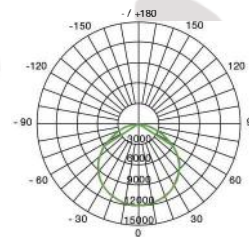

### Light Distribution Testing Parameters

- C0/180, 105.4
- C30/210, 106.9
- C60/240, 104.1
- C90/270, 104.4

**300W AVERAGE BEAM  
ANGLE(50%): 115.7°**

UNIT:cd

- C0/180, 56.4, 56.2
- C90/270, 56.2, 56.5

| Titan Series Linear HighBay 300W |                  |                    |
|----------------------------------|------------------|--------------------|
| Height                           | Average Lux (lx) | Light Range (dia.) |
| 13.12ft                          | 220.1            | 471.23in           |
| 19.69ft                          | 97.82            | 706.84in           |
| 26.25ft                          | 55.02            | 942.46in           |
| 29.53ft                          | 43.47            | 1060.26in          |
| 32.81ft                          | 35.21            | 1178.07in          |