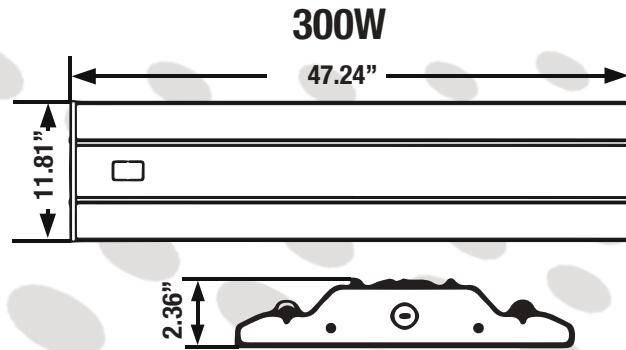

Titan Series

Indoor Lighting

Drawing

BOX TYPE	WATTAGE	SIZE	QTY / CARTON	WEIGHT / CARTON
Single Box	300W	49.61" x 14.17" x 4.33"	1	18.30 lbs